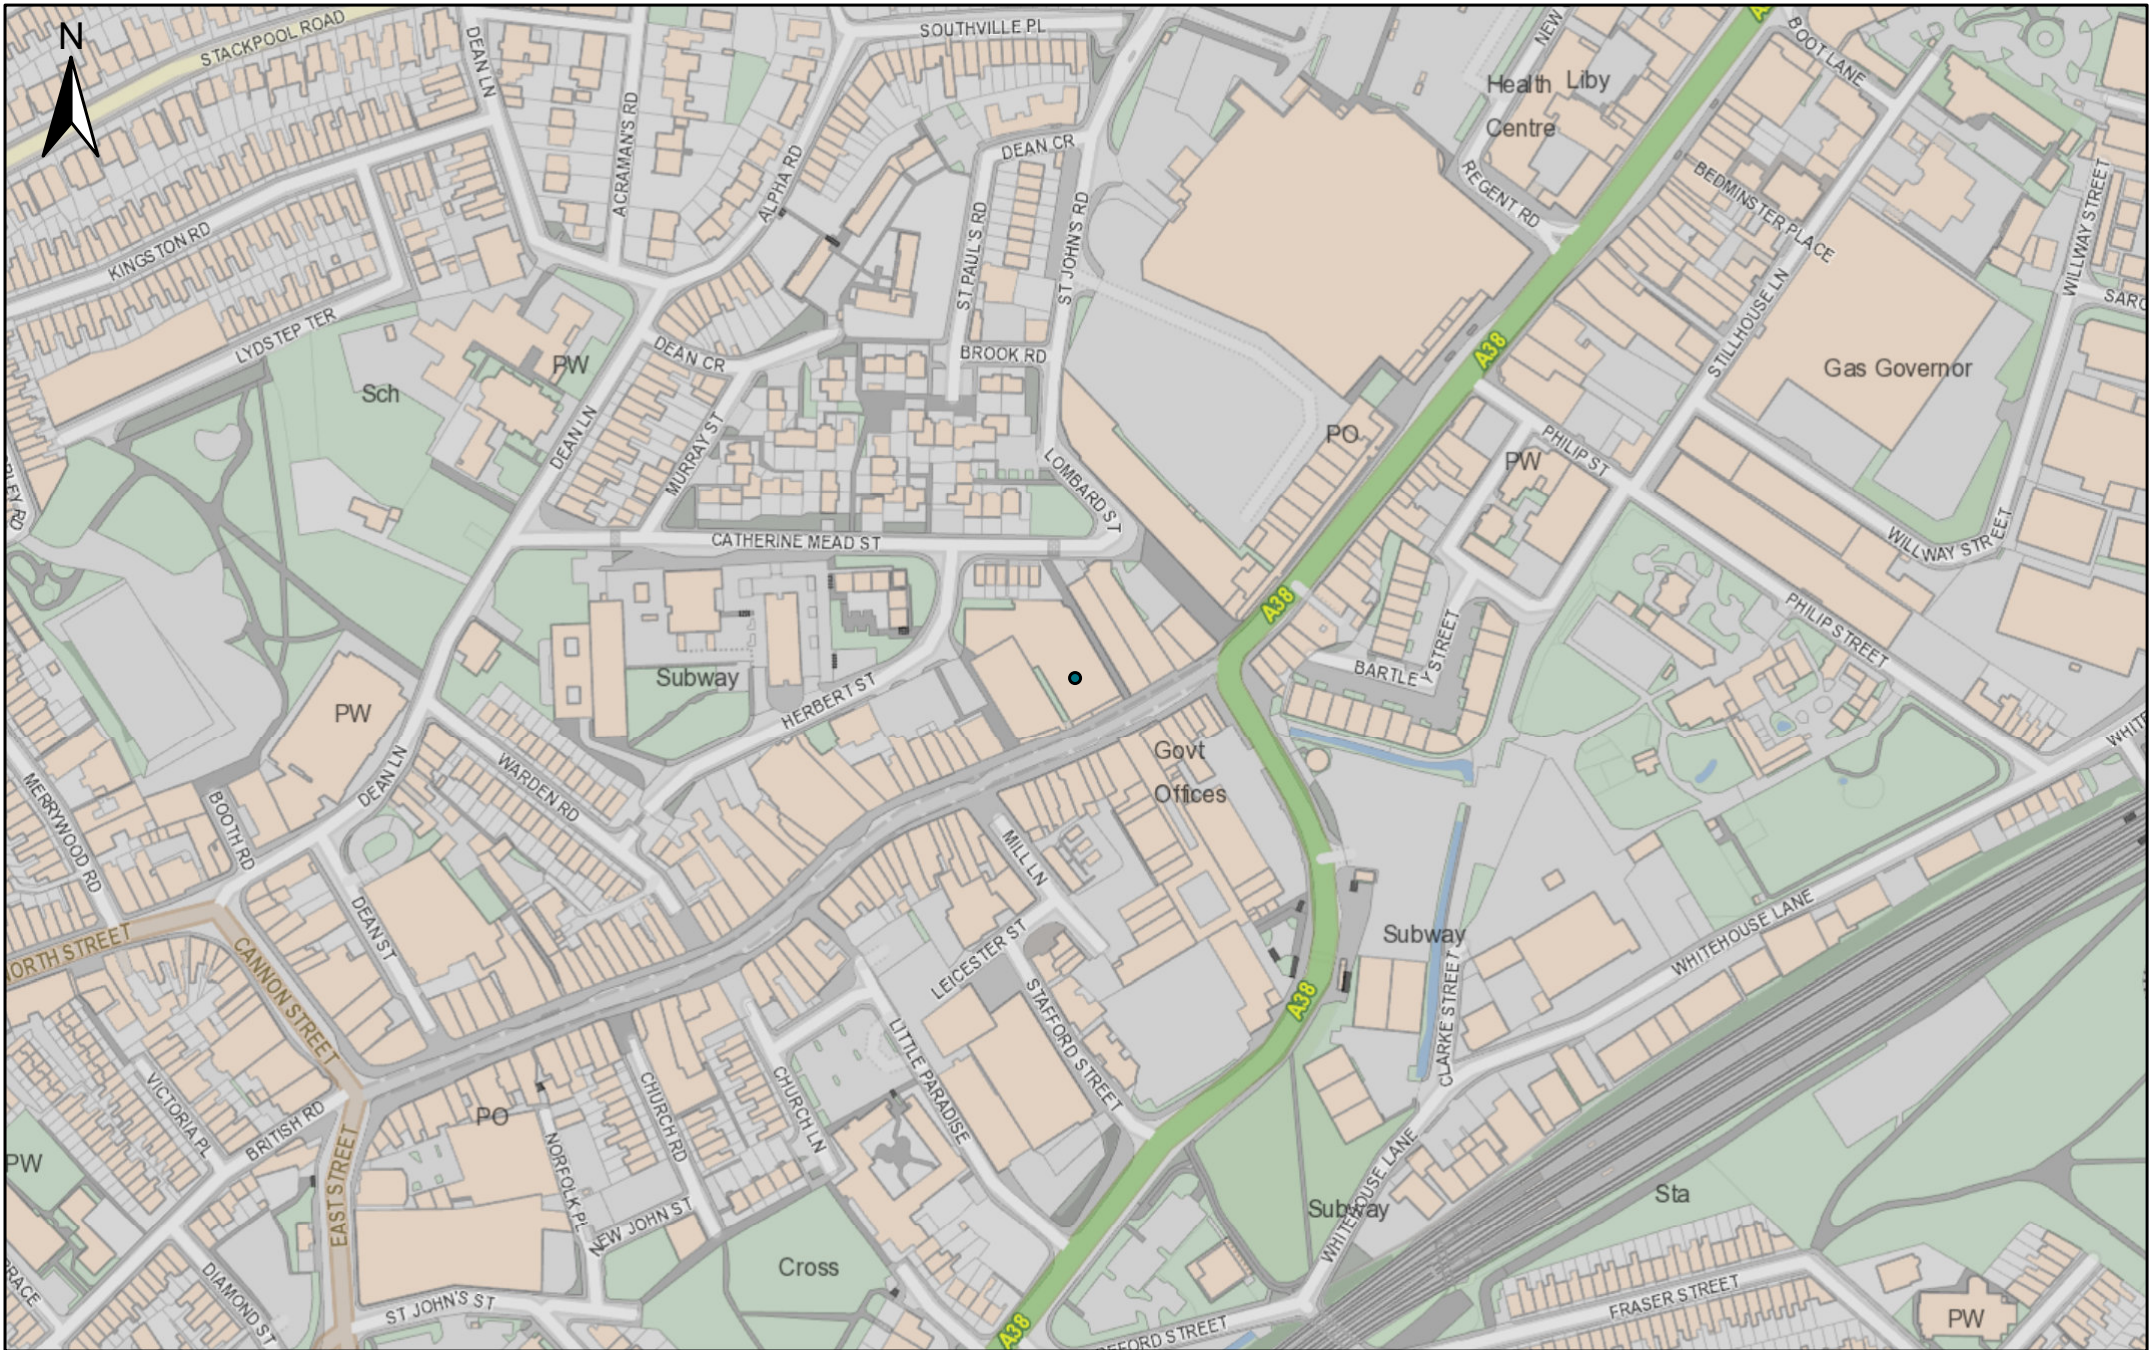

48 - 58 East Street Location Map

Date: 11/10/2023

1:3,000

© Crown Copyright and database rights 2023 Ordnance Survey 100023406.
© Get Mapping Plc and Bluesky International Limited [2023]